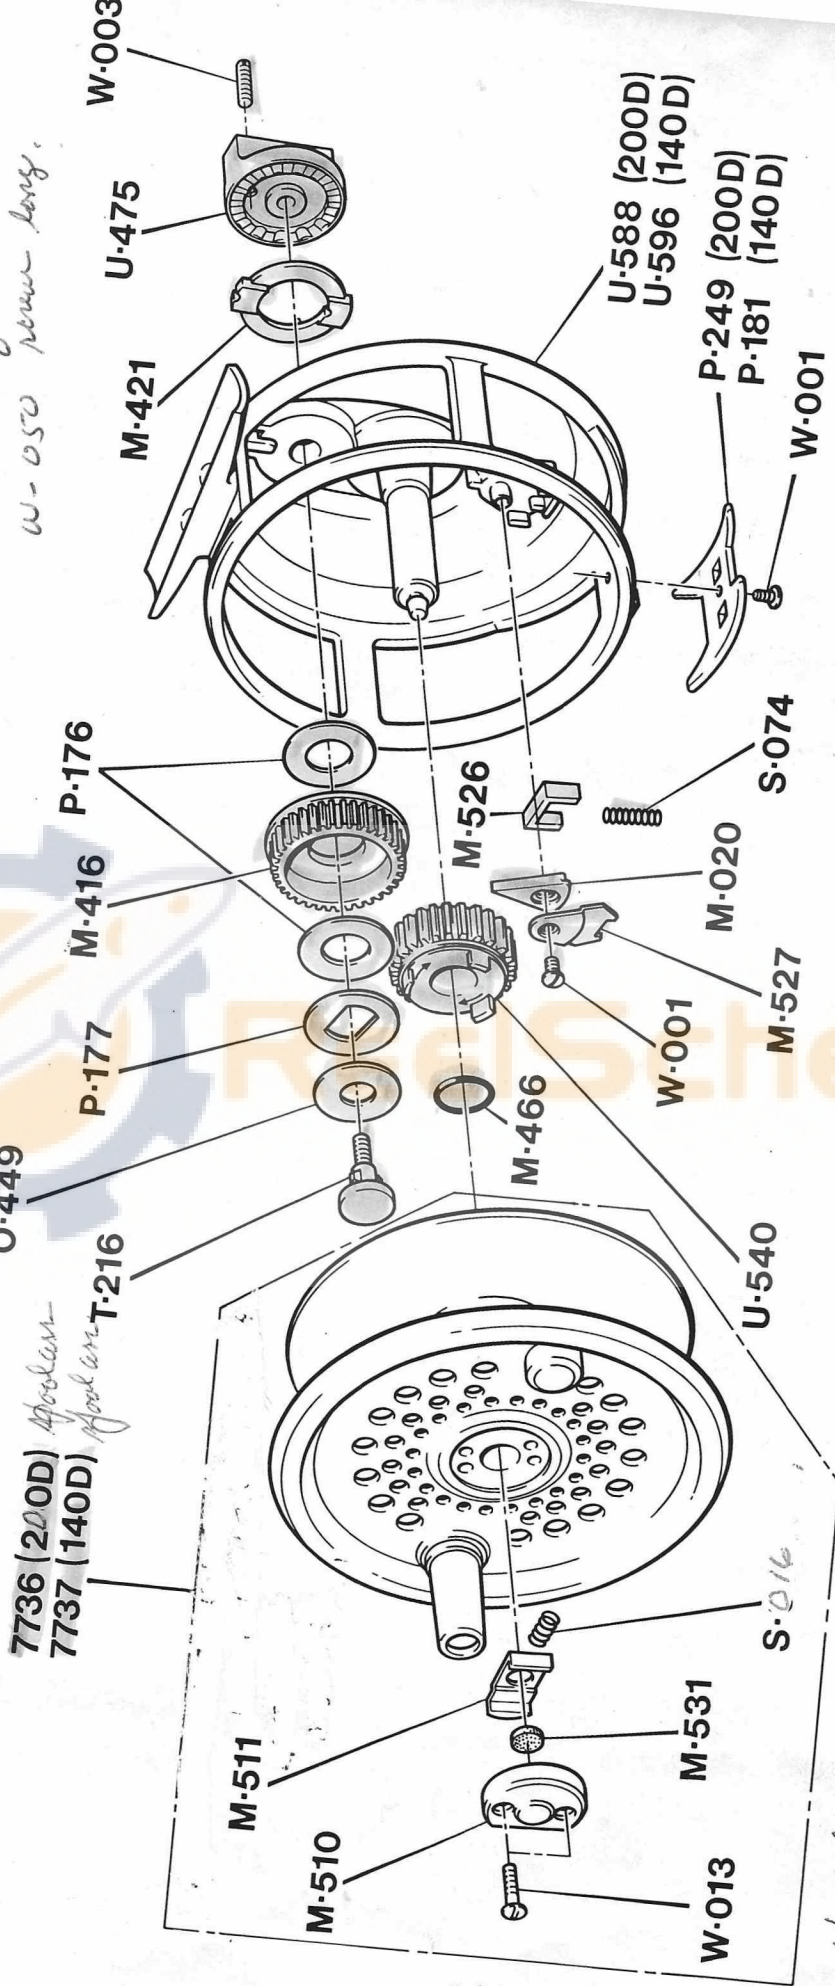

Real food con U.S.E.
 C-361 food
 W-050 never long.

MAGNUM 200D and 140D

- Spool Lock con.
- nut spring w-013 - never
- 1 - P-304031 cover
- 1 - S-016 spinning
- 1 - P-304027 Release con
- 2 - M-531 PRESSURE PAD

Recal
 L302

OCT. 89

1 - 4-40-washer, to fit in Analy gear.
 3 - 20741-ABV - to fit on shaft. Inad & adjust.